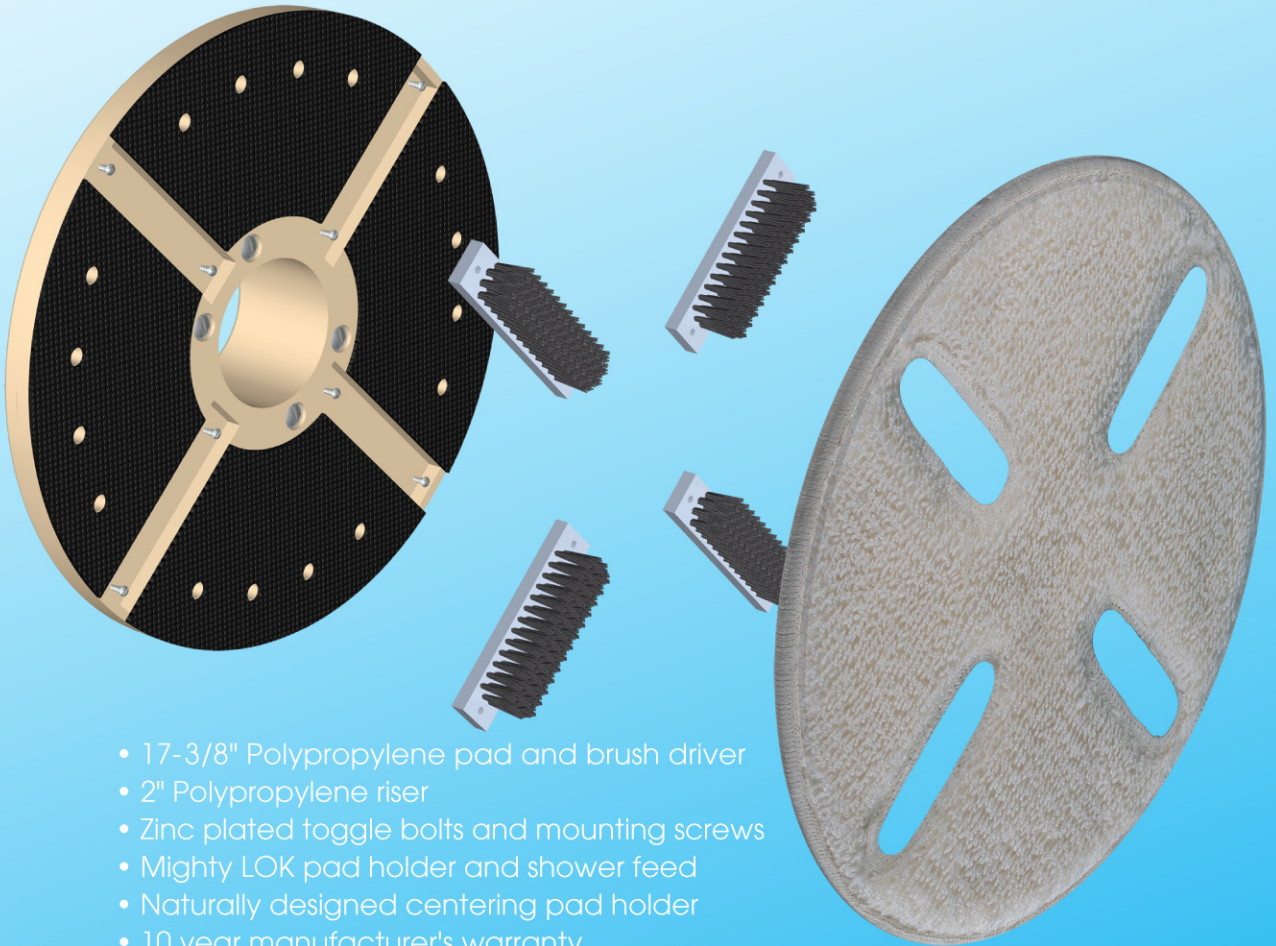

Bonnit BRUSH

“Carpet Floor Care”

Bonnit Brush carpet system provides a deep restorative cleaning using low moisture controllability. The scientifically designed quad slotted bonnit and brushes extracts particles of dirt while removing stains as the tool lifts the nap of the carpet, all in one motion with one tool.

- 17-3/8" Polypropylene pad and brush driver
- 2" Polypropylene riser
- Zinc plated toggle bolts and mounting screws
- Mighty LOK pad holder and shower feed
- Naturally designed centering pad holder
- 10 year manufacturer's warranty
- 4-Nylon reversible, replaceable, interchangeable brush inserts
- 19" Quad slotted carpet bonnit
- Universal clutch plate for most rotary machine manufacturers
- Fits 15" through 20" machines